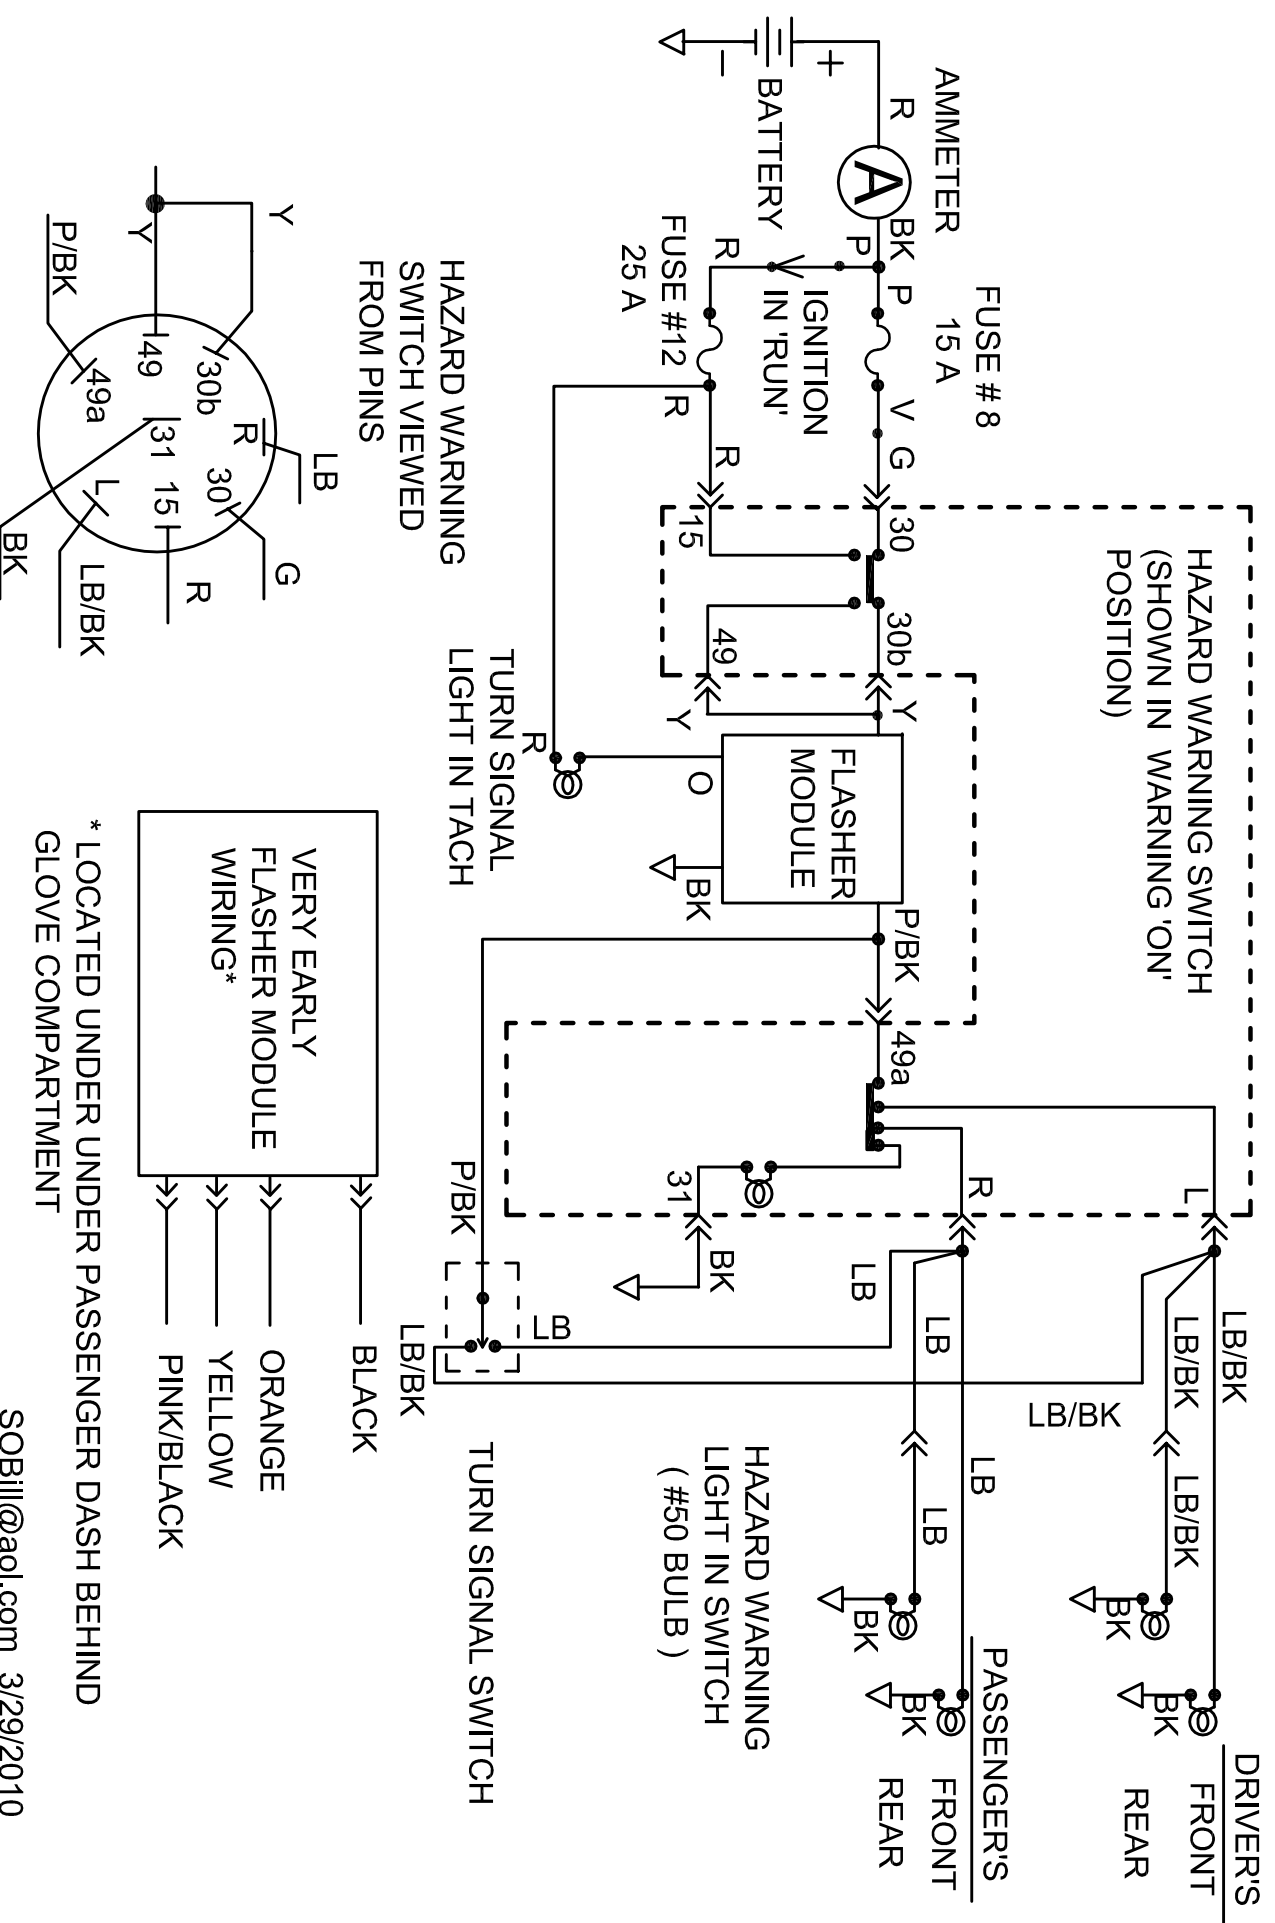

TURN SIGNALS

VERY EARLY
FLASHER MODULE
WIRING*

- BLACK
- ORANGE
- YELLOW
- PINK/BLACK

* LOCATED UNDER UNDER PASSENGER DASH BEHIND
GLOVE COMPARTMENT

SOBill@aol.com 3/29/2010

TURN SIGNALS/ HAZARD WARNINGS (VERY EARLY)